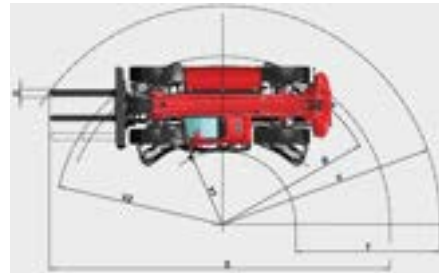

Technical sheet

MHT 12330

Telehandlers

Capacities	Metric
Max. capacity	33000 kg
Max. lift height	11.92 m
Max. reach	6.60 m
Weight and dimensions	
l2 - Overall length of fork carriage	10.77 m
b1 - Overall width	2.98 m
h17 - Overall height	3.60 m
y - Wheelbase	4.90 m
m4 - Ground clearance	0.59 m
b4 - Overall cab width	0.97 m
Wa1 - Frame outer turning radius	7.42 m
Unladen weight (with forks)	49000 kg
Standard forks	2400 x 250 x 110
Performances	
Lifting	40 s
Lowering	39 s
Telescope extension	17 s
Retracting the telescope	25 s
Scoop	10.40 s
Dump	9.50 s
Engine	
Brand	Deutz
Environmental standards	Stage 5 / Tier IV Final
Model	TCD 6.1 L6
Number of cylinders - Capacity	6 -
Power	245 hp / 180 kW
Max. torque	1000 Nm at 1450 rpm
Laden drawbar pull	28400 daN
Transmission	
Type	Hydrostatic
Number of gears (forward/reverse)	3/3
Max. speed of travel (may vary according to the applicable regulation)	25 km/h
Parking brake	Automatic negative parking brake
Service brake	Hydraulic oil immersed multi-disc braking on front & rear axles
Hydraulics	
Type of pump	Load sensing pump
Hydraulic flow rate - Pressure	310 l/min - 350 bar
Tank capacities	
Engine oil	21 l
Hydraulic oil	570 l
Fuel	600 l
AdBlue® Diesel Exhaust Fluid (DEF)	-
Noise & vibration	
Noise at driving position (LpA)	80 dB(A)
Noise to environment (LwA)	107 dB(A)
Vibration on hands/arms	<2.5 m/s ²
Miscellaneous	
Steering wheels / Driving wheels	4 / 4
Safety	Standard EN 15000 Cab ROPS - FOPS Level 2
Controls	JSM