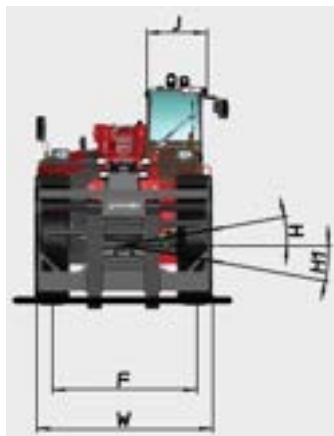

Technical sheet

MHT 12330

Telehandlers

Capacities	Metric
Max. capacity	33000 kg
Max. lift height	11.92 m
Max. reach	6.60 m
Weight and dimensions	
l2 - Overall length of fork carriage	10.77 m
b1 - Overall width	2.98 m
h17 - Overall height	3.60 m
y - Wheelbase	4.90 m
m4 - Ground clearance	0.59 m
b4 - Overall cab width	0.97 m
Wa1 - Frame outer turning radius	7.42 m
Unladen weight (with forks)	49000 kg
Standard forks	2400 x 250 x 110
Performances	
Lifting	40 s
Lowering	39 s
Telescope extension	17 s
Retracting the telescope	25 s
Scoop	10.40 s
Dump	9.50 s
Engine	
Brand	Deutz
Environmental standards	Stage 5 / Tier IV Final
Model	TCD 6.1 L6
Number of cylinders - Capacity	6 -
Power	245 hp / 180 kW
Max. torque	1000 Nm at 1450 rpm
Laden drawbar pull	28400 daN
Transmission	
Type	Hydrostatic
Number of gears (forward/reverse)	3/3
Max. speed of travel (may vary according to the applicable regulation)	25 km/h
Parking brake	Automatic negative parking brake
Service brake	Hydraulic oil immersed multi-disc braking on front & rear axles
Hydraulics	
Type of pump	Load sensing pump
Hydraulic flow rate - Pressure	310 l/min - 350 bar
Tank capacities	
Engine oil	21 l
Hydraulic oil	570 l
Fuel	600 l
AdBlue® Diesel Exhaust Fluid (DEF)	-
Noise & vibration	
Noise at driving position (LpA)	80 dB(A)
Noise to environment (LwA)	107 dB(A)
Vibration on hands/arms	<2.5 m/s ²
Miscellaneous	
Steering wheels / Driving wheels	4 / 4
Safety	Standard EN 15000 Cab ROPS - FOPS Level 2
Controls	JSM