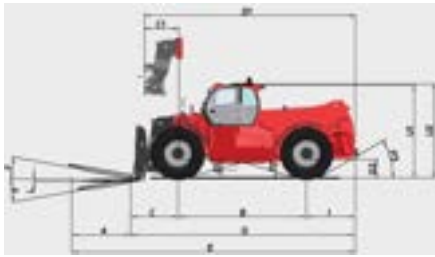

Technical sheet

MHT 12330

Telehandlers

Capacities	Metric
Max. capacity	33000 kg
Max. lift height	11.92 m
Max. reach	6.60 m
Weight and dimensions	
l2 - Overall length of fork carriage	10.77 m
b1 - Overall width	2.98 m
h17 - Overall height	3.60 m
y - Wheelbase	4.90 m
m4 - Ground clearance	0.59 m
b4 - Overall cab width	0.97 m
Wa1 - Frame outer turning radius	7.42 m
Unladen weight (with forks)	49000 kg
Standard forks	2400 x 250 x 110
Performances	
Lifting	40 s
Lowering	39 s
Telescope extension	17 s
Retracting the telescope	25 s
Scoop	10.40 s
Dump	9.50 s
Engine	
Brand	Deutz
Environmental standards	Stage 5 / Tier IV Final
Model	TCD 6.1 L6
Number of cylinders - Capacity	6 -
Power	245 hp / 180 kW
Max. torque	1000 Nm at 1450 rpm
Laden drawbar pull	28400 daN
Transmission	
Type	Hydrostatic
Number of gears (forward/reverse)	3/3
Max. speed of travel (may vary according to the applicable regulation)	25 km/h
Parking brake	Automatic negative parking brake
Service brake	Hydraulic oil immersed multi-disc braking on front & rear axles
Hydraulics	
Type of pump	Load sensing pump
Hydraulic flow rate - Pressure	310 l/min - 350 bar
Tank capacities	
Engine oil	21 l
Hydraulic oil	570 l
Fuel	600 l
AdBlue® Diesel Exhaust Fluid (DEF)	-
Noise & vibration	
Noise at driving position (LpA)	80 dB(A)
Noise to environment (LwA)	107 dB(A)
Vibration on hands/arms	<2.5 m/s ²
Miscellaneous	
Steering wheels / Driving wheels	4 / 4
Safety	Standard EN 15000 Cab ROPS - FOPS Level 2
Controls	JSM