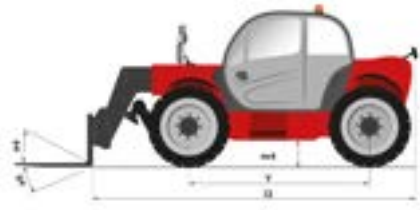

Technical sheet

MT 733 EASY

Telehandlers

Capacities	Metric
Max. capacity	3300 kg
Max. lift height	6.90 m
Max. reach	3.90 m
Bucket breakout force	5770 daN
Weight and dimensions	
l2 - Overall length of fork carriage	4.74 m
b1 - Overall width	2.33 m
h17 - Overall height	2.30 m
y - Wheelbase	2.81 m
m4 - Ground clearance	0.45 m
b4 - Overall cab width	0.89 m
Wa1 - Frame outer turning radius	3.80 m
Unladen weight (with forks)	6700 kg
Standard tyres	400/80 - 24 - 162A8 - Alliance
Standard forks	1200x125x45
Performances	
Lifting	8.30 s
Lowering	6 s
Telescope extension	7.30 s
Retracting the telescope	4.50 s
Scoop	3.40 s
Dump	2.80 s
Engine	
Brand	Deutz
Environmental standards	Stage 5 / Tier IV Final
Model	TD 3.6 L
Number of cylinders - Capacity	4 - 3621 cm ³
Power	75 hp / 55.40 kW
Max. torque	340 Nm at 1600 rpm
Laden drawbar pull	8360 daN
Transmission	
Type	Torque Converter
Number of gears (forward/reverse)	4/4
Max. speed of travel (may vary according to the applicable regulation)	25 km/h
Parking brake	Manual parking brake
Service brake	Hydraulic oil immersed multi-disc braking on front & rear axles
Hydraulics	
Type of pump	Gear pump
Hydraulic flow rate - Pressure	92.70 l/min - 260 bar
Tank capacities	
Engine oil	10 l
Hydraulic oil	128 l
Fuel	120 l
Noise & vibration	
Noise at driving position (LpA)	79 dB(A)
Noise to environment (LwA)	104 dB(A)
Vibration on hands/arms	2.50 m/s ²
Miscellaneous	
Steering wheels / Driving wheels	4 / 4
Safety	Cab ROPS - FOPS Level 2
Controls	JSM