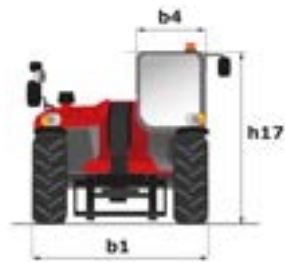

Technical sheet

MT 933 EASY

Telehandlers

Capacities	Metric
Max. capacity	3300 kg
Max. lift height	9.07 m
Max. reach	6.35 m
Bucket breakout force	5770 daN
Weight and dimensions	
l2 - Overall length of fork carriage	4.68 m
b1 - Overall width	2.33 m
h17 - Overall height	2.30 m
y - Wheelbase	2.81 m
m4 - Ground clearance	0.45 m
b4 - Overall cab width	0.89 m
Wa1 - Frame outer turning radius	3.80 m
Unladen weight (with forks)	7145 kg
Standard tyres	400/80 - 24 - 162A8 - Alliance
Standard forks	1200x125x45
Performances	
Lifting	8.90 s
Lowering	5.70 s
Telescope extension	14.60 s
Retracting the telescope	8.80 s
Scoop	3.30 s
Dump	3.10 s
Engine	
Brand	Deutz
Environmental standards	Stage 5 / Tier IV Final
Model	TD 3.6 L
Number of cylinders - Capacity	4 - 3621 cm ³
Power	75 hp / 55 kW
Max. torque	340 Nm at 1600 rpm
Laden drawbar pull	7320 daN
Transmission	
Type	Torque Converter
Number of gears (forward/reverse)	4/4
Max. speed of travel (may vary according to the applicable regulation)	25 km/h
Parking brake	Manual parking brake
Service brake	Hydraulic oil immersed multi-disc braking on front & rear axles
Hydraulics	
Type of pump	Gear pump
Hydraulic flow rate - Pressure	92.70 l/min - 260 bar
Tank capacities	
Engine oil	10 l
Hydraulic oil	128 l
Fuel	120 l
Noise & vibration	
Noise at driving position (LpA)	79 dB(A)
Noise to environment (LwA)	104 dB(A)
Vibration on hands/arms	2.5 m/s ²
Miscellaneous	
Steering wheels / Driving wheels	4 / 4
Safety	Cab ROPS - FOPS Level 2
Controls	JSM