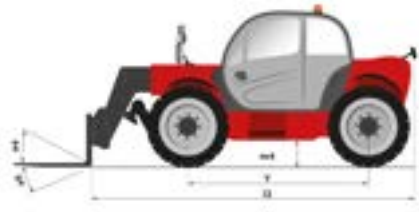

Technical sheet

MT 933 EASY

Telehandlers

Capacities	Metric
Max. capacity	3300 kg
Max. lift height	9.07 m
Max. reach	6.35 m
Bucket breakout force	5770 daN
Weight and dimensions	
l2 - Overall length of fork carriage	4.68 m
b1 - Overall width	2.33 m
h17 - Overall height	2.30 m
y - Wheelbase	2.81 m
m4 - Ground clearance	0.45 m
b4 - Overall cab width	0.89 m
Wa1 - Frame outer turning radius	3.80 m
Unladen weight (with forks)	7145 kg
Standard tyres	400/80 - 24 - 162A8 - Alliance
Standard forks	1200x125x45
Performances	
Lifting	8.90 s
Lowering	5.70 s
Telescope extension	14.60 s
Retracting the telescope	8.80 s
Scoop	3.30 s
Dump	3.10 s
Engine	
Brand	Deutz
Environmental standards	Stage 5 / Tier IV Final
Model	TD 3.6 L
Number of cylinders - Capacity	4 - 3621 cm ³
Power	75 hp / 55 kW
Max. torque	340 Nm at 1600 rpm
Laden drawbar pull	7320 daN
Transmission	
Type	Torque Converter
Number of gears (forward/reverse)	4/4
Max. speed of travel (may vary according to the applicable regulation)	25 km/h
Parking brake	Manual parking brake
Service brake	Hydraulic oil immersed multi-disc braking on front & rear axles
Hydraulics	
Type of pump	Gear pump
Hydraulic flow rate - Pressure	92.70 l/min - 260 bar
Tank capacities	
Engine oil	10 l
Hydraulic oil	128 l
Fuel	120 l
Noise & vibration	
Noise at driving position (LpA)	79 dB(A)
Noise to environment (LwA)	104 dB(A)
Vibration on hands/arms	2.5 m/s ²
Miscellaneous	
Steering wheels / Driving wheels	4 / 4
Safety	Cab ROPS - FOPS Level 2
Controls	JSM